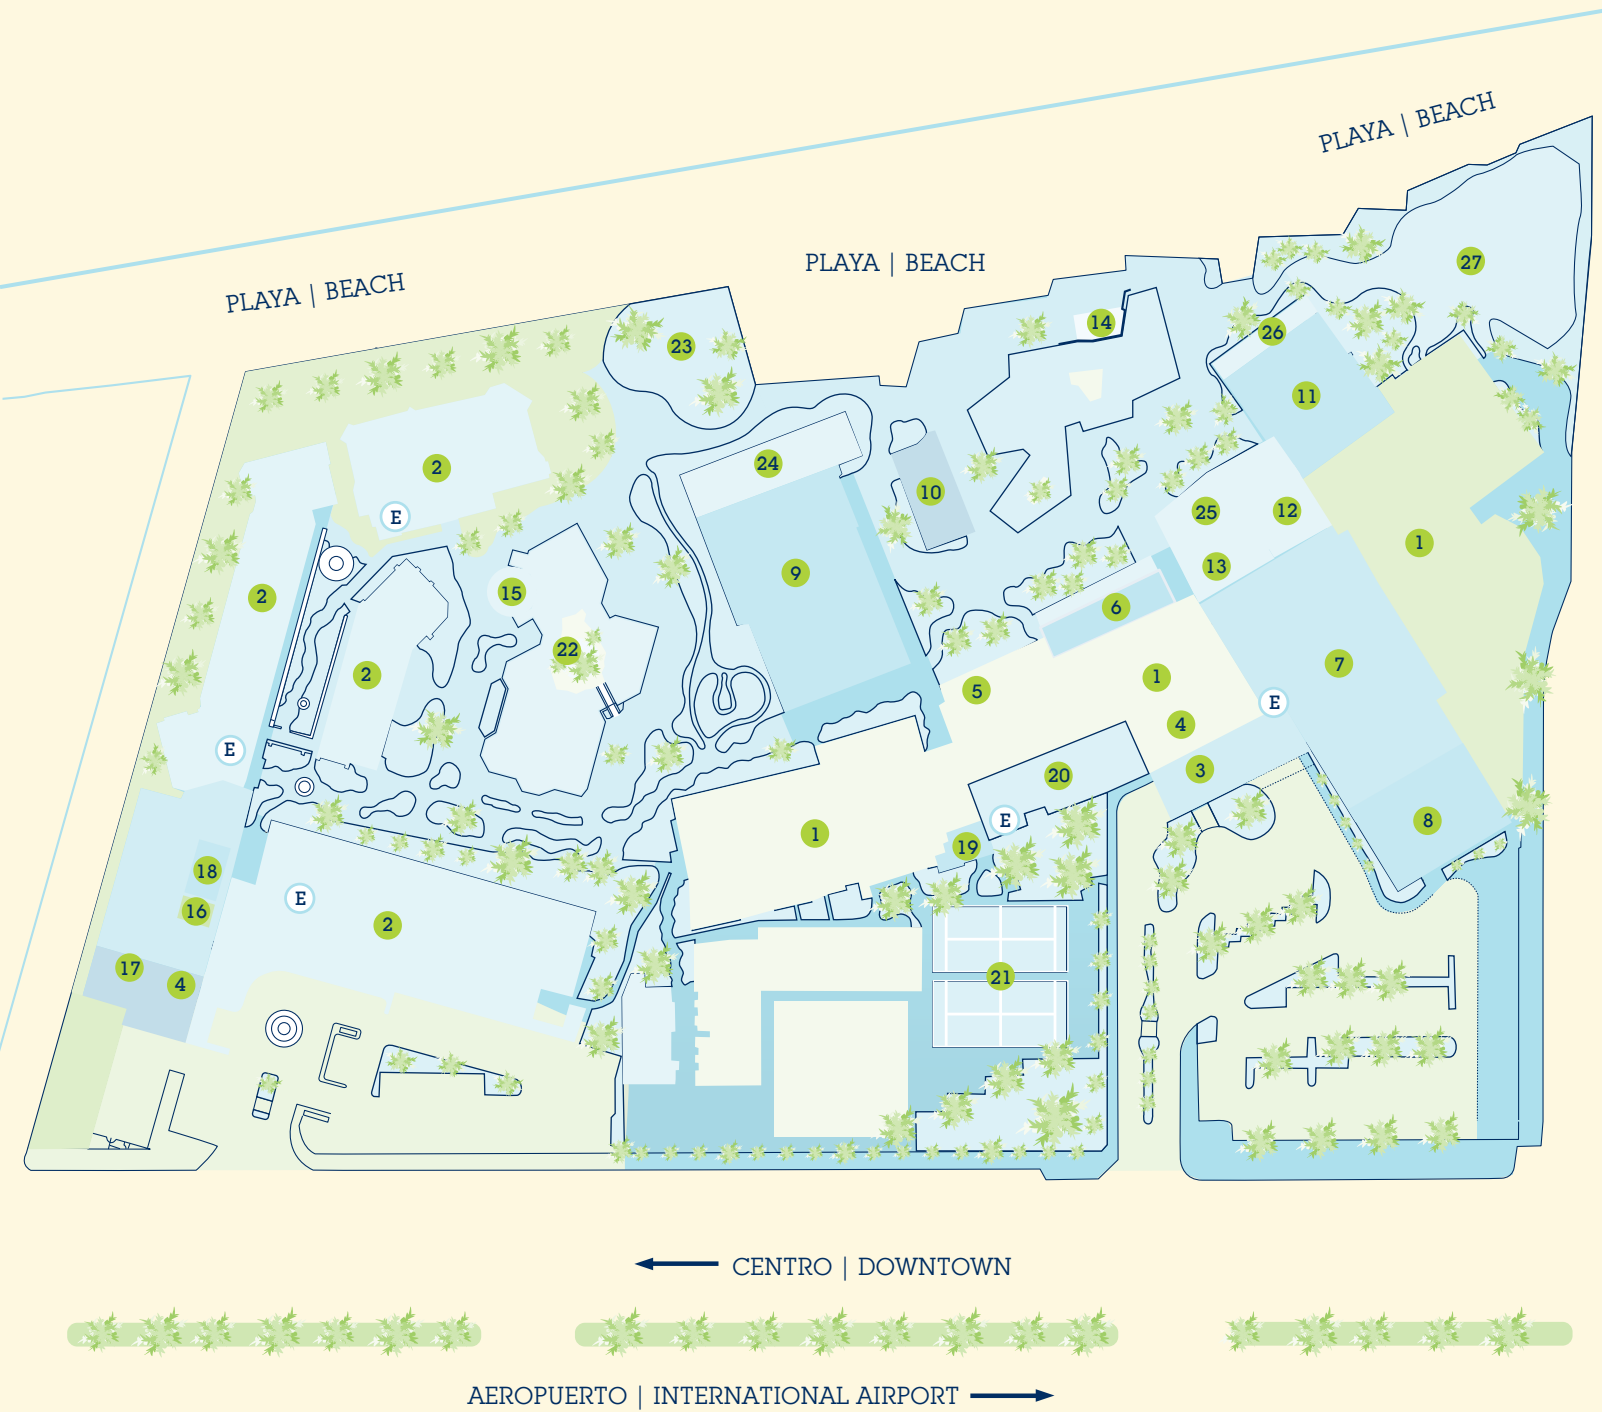

MAPA DEL HOTEL
HOTEL MAP

- | | | | |
|--|----------------------------|--------------------------|--------------------------|
| 1 HOTEL SECTION | 8 EXPO BUGANVILIAS | 15 CARRETA BAR | 22 JACUZZI |
| 2 SUITES SECTION | 9 LA VILLITA RESTAURANT | 16 DELI | 23 CARRETA GARDEN |
| 3 MOTOR LOBBY | 10 PERGOLAS SNACK BAR | 17 LOBBY BAR SUITES | 24 VILLITA TERRACE |
| 4 RECEPCIÓN RECEPTION | 11 LAS GAVIOTAS RESTAURANT | 18 GYM AND SPA | 25 EMBARCADERO TERRACE |
| 5 LINKSHERATON | 12 EMBARCADERO BAR | 19 SPA AND BEAUTY PARLOR | 26 GAVIOTAS TERRACE |
| 6 SALONES EJECUTIVOS EXECUTIVE MEETING ROOMS | 13 LOBBY BAR | 20 SHOPPING ARCADE | 27 LAS GAVIOTAS PATIO |
| 7 MEETING ROOMS | 14 PALAPA BAR | 21 TENNIS COURTS | E ELEVADORES ELEVATORS |